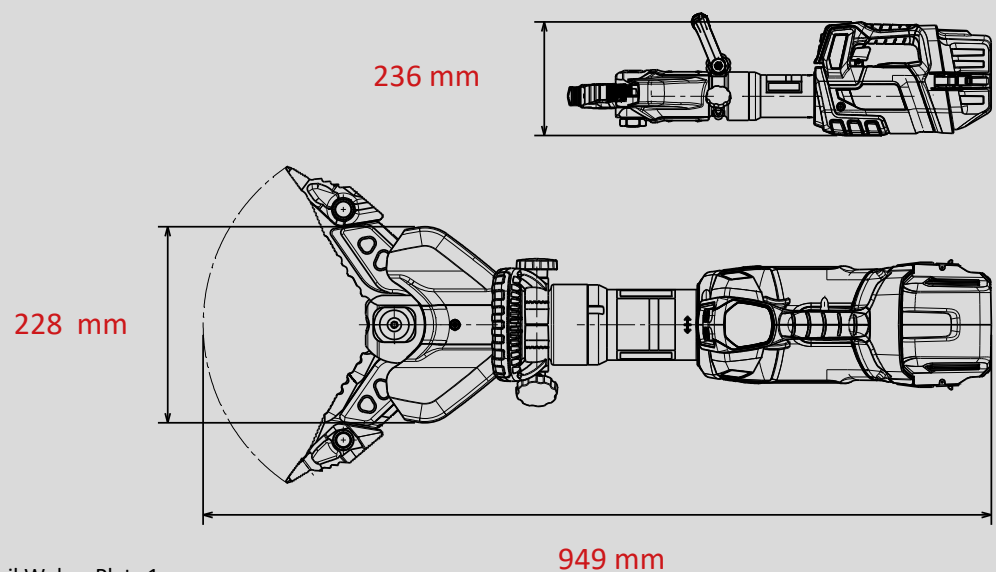

Battery Combi Tool SPS 370 MK2 SMART-FORCE

Part no.
1101472

**SMART
FORCE**
MORE THAN A RESCUE TOOL.

-  **18V BATTERY**
-  **POW3R PUMP**
-  **CONNECT**
-  **GRIP**
-  **360° HANDLE**
-  **PEELING**
-  **LED LIGHTS**

Technical data:

Spreading width	370 mm
Spreading force (in the working area)	35 - 783 kN
Opening width	295 mm
Pulling width (with adapters)	405 mm
Max. pulling force	57 kN
Weight (ready to use)	20,1 kg
Dimensions (LxWxH)	949 x 236 x 228 mm
EN cutting class (EN 13204)	1I-2J-3H-4J-5I
NFPA cutting class (NFPA 1936)	A7-B8-C7-D8-E8-F5